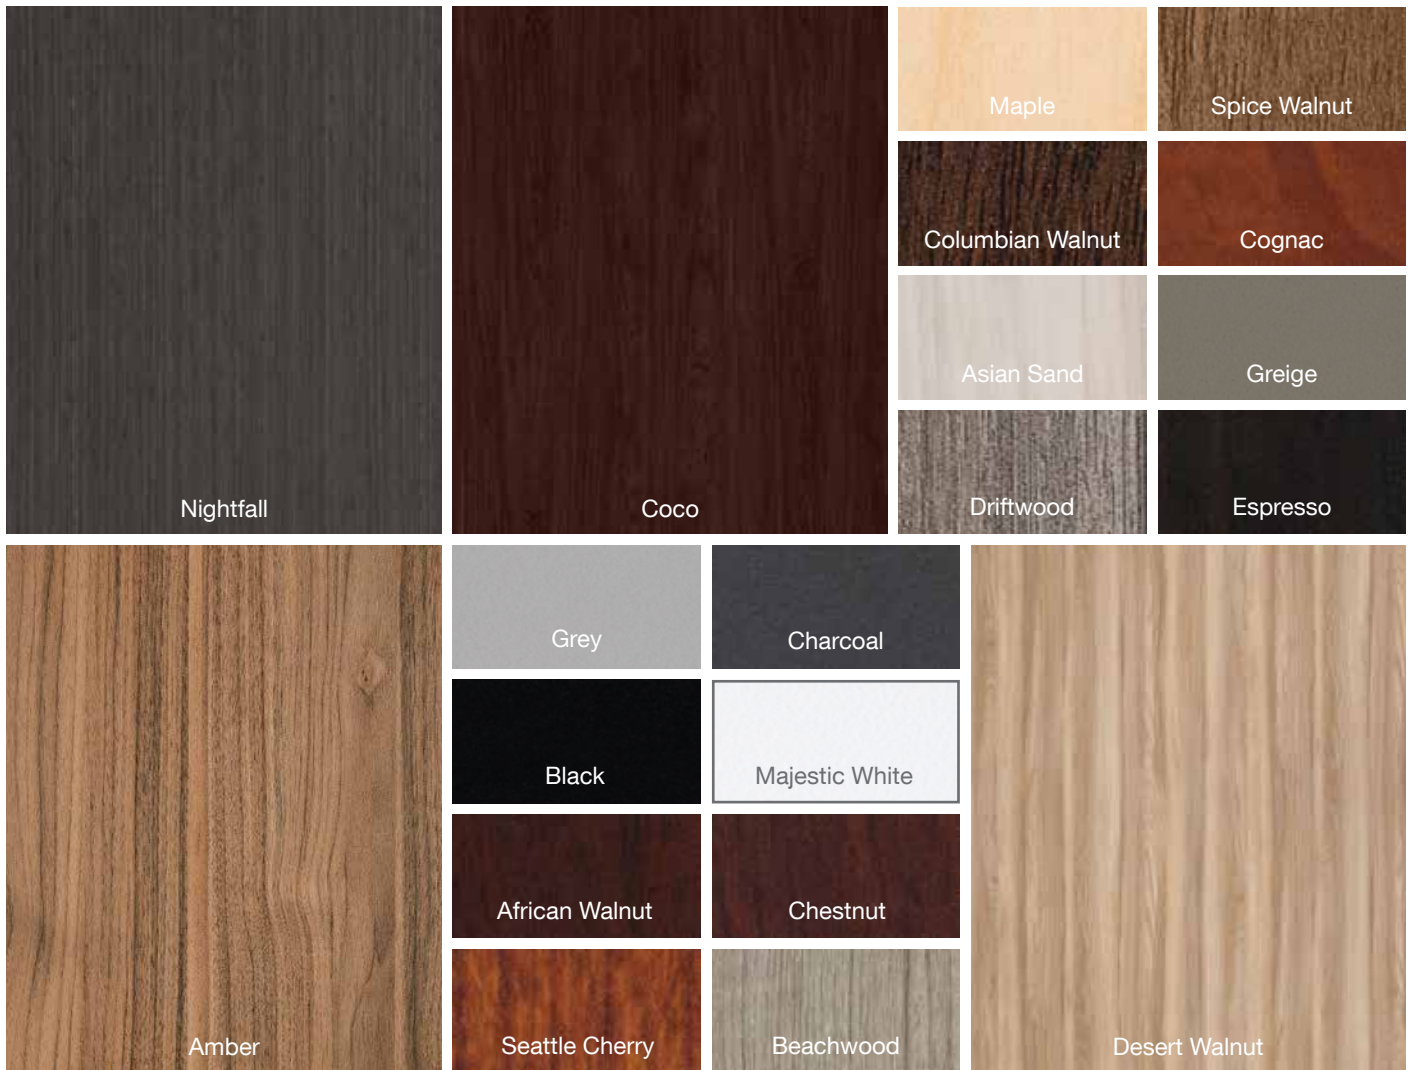

Standard Features

Bar Square Handle Black
(MMH10B)
and Face Lock

Electronic Keypad Digital Lock
Permanent or shared use,
4-digit user code & 6-digit user code

Maverick Color Options

TFM Colors

HPL Bright Colors

Upgrade storage locker door fronts with one of our HPL bright colors and select one of our 20 standard TFM colors options for door PVC edgeband. Charges apply.

Laminate finishes shown are approximations. Colors may vary between factories. TFM & HPL laminate finishes will vary.
For sample requests, Email: orderentry@maverickdesk.com

Note: Renderings & line drawings shown are a resemblance to finished product. Product designs may vary. Discounts are different between factories.

storage solutions

MCSL1-1 | Beachwood • Mixed Color Door Fronts: Beachwood & Majestic White • Digital Locks