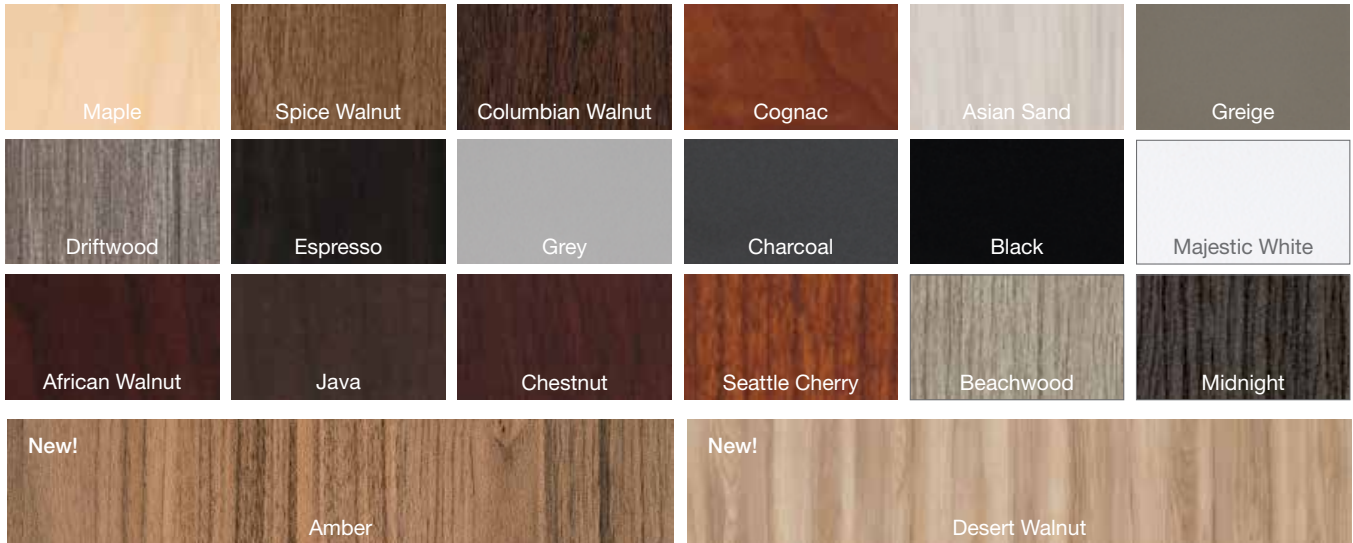

SM5: Tops & Modesty Shown in Beachwood
Legs: D-Shape Metal in Silver
Mobile Pedestal: Beachwood & Majestic White

HOME WORKSPACE

SM19: Tops & Modesty Shown in Spice Walnut
Legs: D-Shape in Silver
Mobile Pedestal: Spice Walnut & Drawer Fronts in Majestic White

SM1R: Tops & Modesty Shown in Beachwood

Legs: D-Shape in Silver

Mobile Pedestal: Beachwood & Drawer Fronts in Majestic White

SM20R: Tops & Modesty Shown in Midnight
Legs: D-Shape in Silver
Low Credenza: Midnight

Summit Conference

Top & Modesties Shown in: Driftwood
Legs: D-Shape Metal in Silver

Summit Color Options

All Renderings and Color Samples shown are Approximations.
For Color Samples request, Email: orderentry@maverickdesk.com