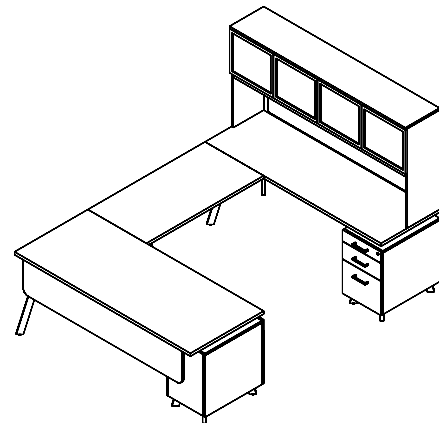

GR4R

Qty	Model No.	Description
1	GRRW3072	Rectangular Top Square Corners 30Dx72Wx1H
1	GROTL30	Tapered Metal Leg 30Dx2Wx28H
1	GRPEDE24	Support Pedestal P/B/F Top w/ Spacers 24Dx16Wx28H (H10S Silver Handles)
2	GRSB72	Stabilizer Bar 56"W (For GRRW3072)
1	GRMHP7212	HPL Modesty Panel 3/4Dx65Wx125/8H (Clips N/A)
1	GRRRW2448	Rectangular Bridge Top 24Dx48Wx1H
1	GRSPL28	Single Post Metal Leg 2Dx1Wx28H Center Support (For GRRRW2448)
1	GRRW2472	Rectangular Top Square Corners 24Dx72Wx1H
1	GROTL24	Tapered Metal Leg 24Dx2Wx28H
1	GRPEDE24	Support Pedestal P/B/F Top w/ Spacers 24Dx16Wx28H (H10S Silver Handles)
2	GRSB72	Stabilizer Bar 56"W (For GRRW2472)
2	GRGANG24	Connecting Hardware U-Shape/Bridge Top
1	GRH72WG	Hutch 4-Frosted Glass Doors w/ Facia 14Dx72Wx36H
1	MMTKBD66	Tackboard 1Dx66Wx143/4H (For GRH72WG) Fabric – Phrase 9508 • Sprout 3020