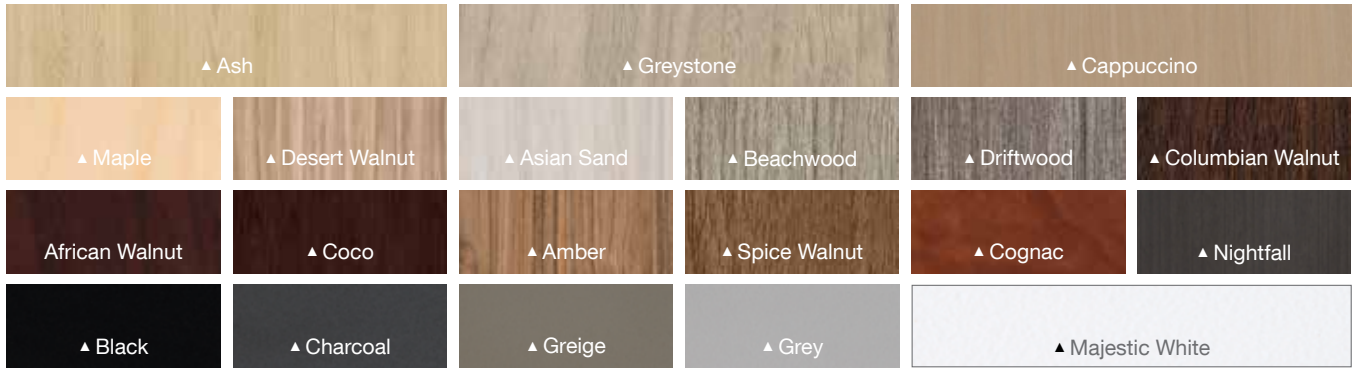

For desks, credenzas and worksurfaces

gravity TFM color options (15 days)

Colors shown with ▲ indicates standard availability of HPL Matte.

HPL Modesty & Privacy Panel Bright Color Options (20 days)

Anchorage 2335 Tackboard/Tackable Fabric Options (15 days)

Sunshine 2082 Red Delicious 2014 Aubergine 2036 Waterfall 2691 Green Apple 2087 Goose 2049 Onyx 2016

Cape Cod 3073 Tempest 2120 Metro 3077

Linen 7031 Surf 7062 Zebra 015 Skyscraper 022

Metallation 5118 Sprite 2671

Chrome 1676 Polished Pewter 1678 Snow 7040 Linen 7010

Phrase 9508

Maize 3010 Truffle 3050 Shale 3070 Sprout 3020 Marine 3030 Cayenne 3040 Poolside 3031

Metal Leg Color Options (15 days)

Silver Black White

Metal Leg Bright Color Options (20 days)

Red Orange Dark Blue Light Blue

Markerboard Privacy Screens Color Options (20 days)

Silver White Blue Red Orange

All colors, fabrics and renderings are approximations. Metal colors are not a match to other colors. Colors may vary between factories. TFM & HPL laminate finishes will vary. For sample requests, email Maverick West: orderentry@maverickdesk.com. Maverick East: mveorders@maverickdesk.com.