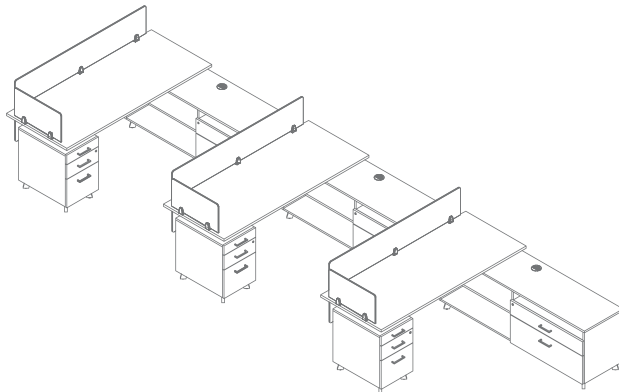

GR5R

Qty	Model No.	Description
3	GRRW3072	Rectangular Top Square Corners 30Dx72Wx1H
3	GRPEDE24	Support Pedestal P/B/F Top w/ Spacers 24Dx16Wx28H
3	GRSSBL2472R	Support Low Credenza Right Box/Lat File/Left Bookcase Top w/ Spacers 24Dx72Wx26¹/₈H (H10S Silver Handles)
6	GRSB66	Stabilizer Bar 50"W (For GRRW3072 two ea.)
3	GRPSF7212	Frosted Acrylic Privacy Screen 3/8Dx65Wx12⁵/₈H
3	GRPSF7212	Frosted Acrylic Modesty Panel 3/8Dx65Wx12⁵/₈H
3	GRPSF3012	Frosted Acrylic Privacy Screen 3/8Dx23Wx12⁵/₈H